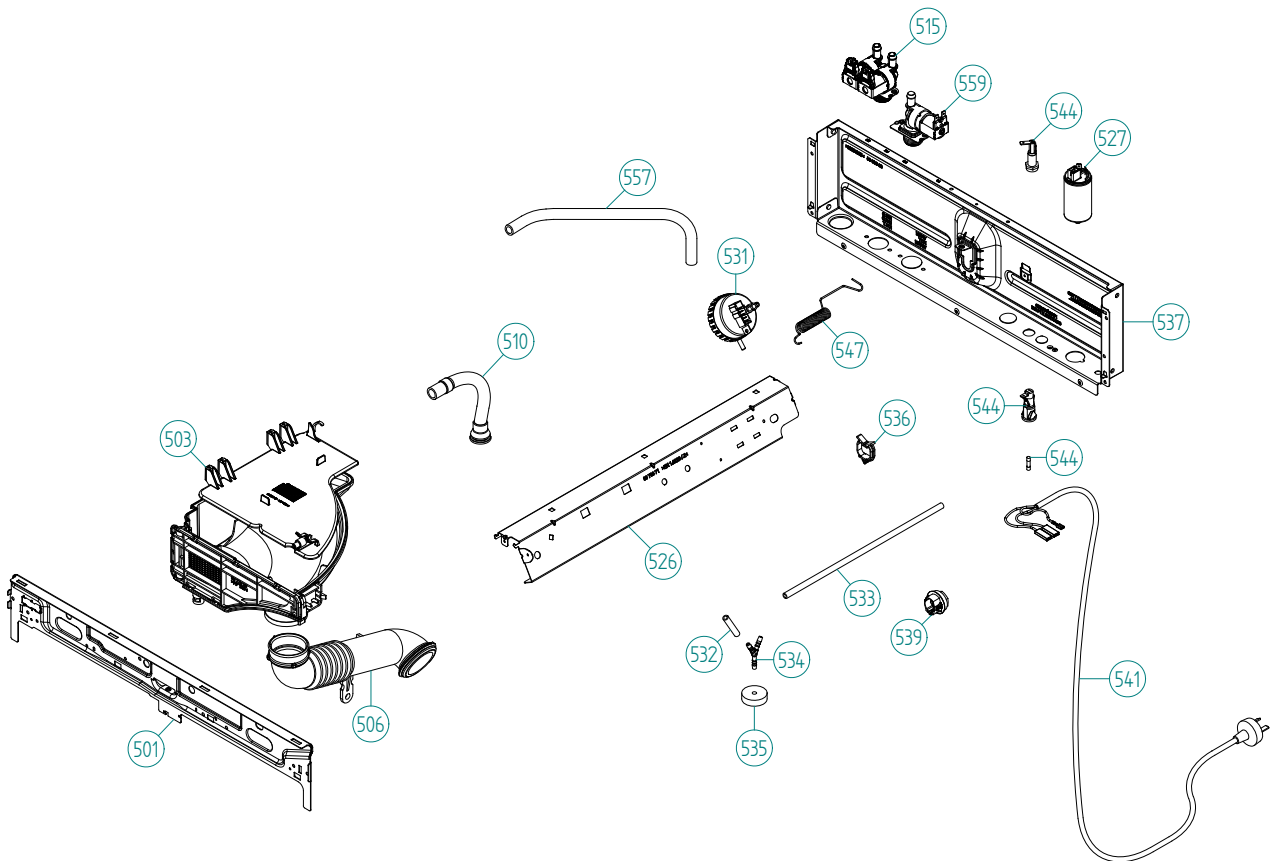

Upper session

ASKO, W6884 US - white (WM70.2)

Pos	Spare part No.	Description	Qty	Comment
501	8076029	FRONTBEAM	1 Pc's	
501-a	8902362	Screw 20 Torx Self Tapping	2 Pc's	
501-b	8901413	Lock Washer laundry tops	2 Pc's	
503	8081808	Det Compt Compl WM Swing Out	1 Pc's	
503-a	8901970	Screw	1 Pc's	
503-b	8902072	SCREW PT KB40X10 WN1442 GALV	1 Pc's	
506	8081670	BELLOW HOSE INLET WM60 UL4	1 Pc's	
506-a	8063607	HOSE CLIP 57,5	1 Pc's	
510	8061736	Ventilation Hose WM20	1 Pc's	
510-a	8052730	HOSE CLIP 21,0	1 Pc's	
515	8083880	INLET VALVE 2-WAY	1 Pc's	
515-a	8901097	Screw Terminal	2 Pc's	
526	8078971	UNIT FOR ELECTR. COMP.	1 Pc's	
527	8076202	EMC-FILTER WITH INDUCTOR	1 Pc's	
527-a	8901155	Nut	1 Pc's	
527-b	8901419	Lock Washer	1 Pc's	
529	8079710	CABLE SET IV WM UL4	1 Pc's	
529	8079716	CABLE SET N AP LL WM UL4	1 Pc's	
529	8079717	CABLE SET EL WM UL4	1 Pc's	
529	8083063	CABLE SET IV3 WM60.C UL4	1 Pc's	
529	8079714	CABLE SET MC C CIM-A W UL4	1 Pc's	
529	8082568	CABLE SET P WM UL4	1 Pc's	
529	8082569	CABLE SET MC P WM UL4	1 Pc's	
529	8084427	CABLE BUNDLE WM60.2/WM70.2	1 Pc's	
529	8089033	CABLE SET MOTOR A WM UL4	1 Pc's	
531	8089766	LEVEL SWITCH WM70	1 Pc's	
532	8080832	RUBBER HOSE 4,3X7,3X72	1 Pc's	
533	8080617	RUBBER HOSE 4,3X7,3X260	1 Pc's	
534	8051843	Y Pipe Water Level SW WM	1 Pc's	
535	8061997	Ground Level Switch Hose WM20	2 Pc's	
536	8061975	Cable Holder	1 Pc's	
537	8089748	CROSS BEAM	1 Pc's	
537-a	8900327	Screw 20 Torx Self Tapping	5 Pc's	
539	8006948	Grommet	1 Pc's	
541	8064210	PWR Cord w/flat pin sleeves	1 Pc's	
544	8065573	FUSE HOLDER GREY 15A US/CA	2 Pc's	
544-a	8058140	BK/MDA15 Fuse All laundry	2 Pc's	
544-b	8801354	Fuse Holder Assembly	2 Pc's	For units produced before wk 34 2002
544-c	8801354	Fuse Holder Assembly	2 Pc's	For units produced before wk 34 2002
547	8095135	BALANCING SPRING	1 Pc's	
547	8089723	BALANCING SPRING	2 Pc's	
557	8058502	RUBBER HOSE 10X15X360 UL1	1 Pc's	
559	8083315	INLET VALVE 1-WAY	1 Pc's