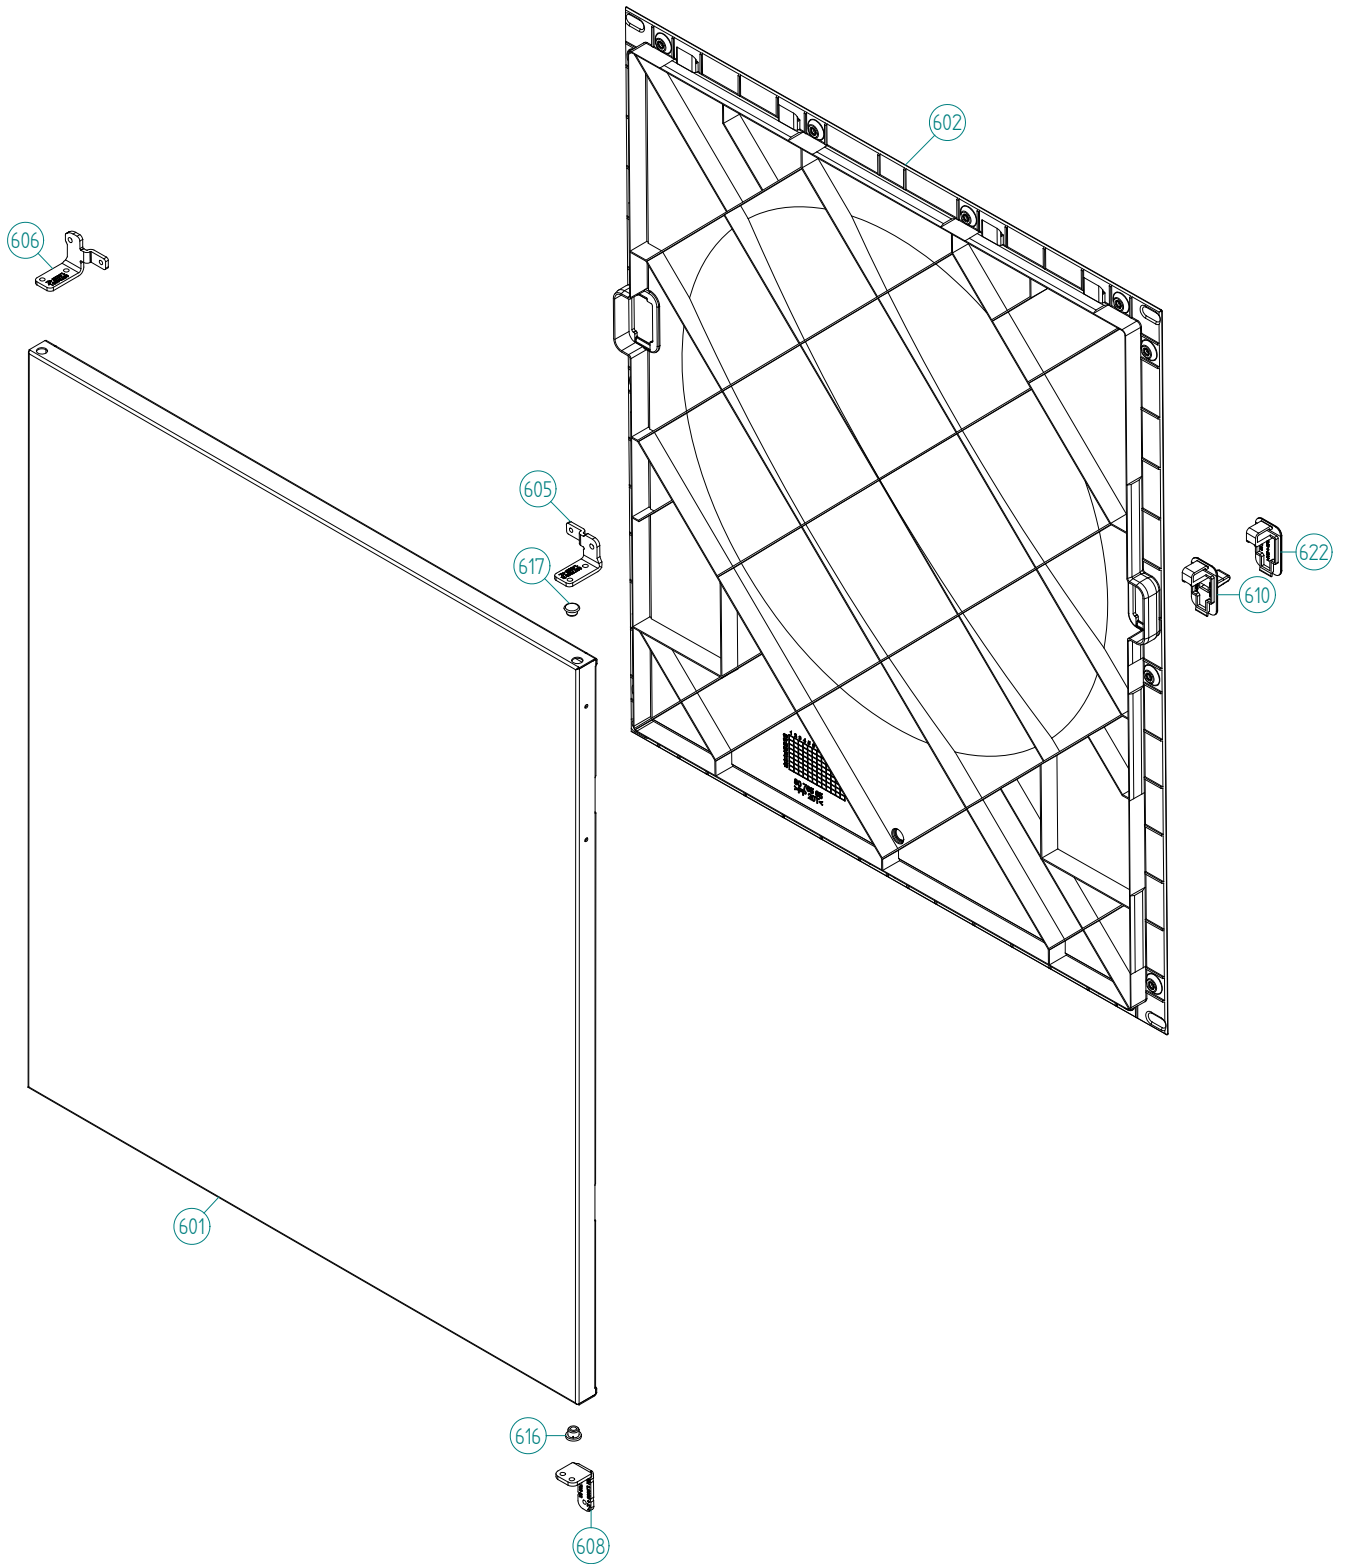

Upper session

ASKO, W6884 US - white (WM70.2)

Pos	Spare part No.	Description	Qty	Comment
501	8076029	FRONTBEAM	1 Pc's	
501-a	8902362	Screw 20 Torx Self Tapping	2 Pc's	
501-b	8901413	Lock Washer laundry tops	2 Pc's	
503	8081808	Det Compt Compl WM Swing Out	1 Pc's	
503-a	8901970	Screw	1 Pc's	
503-b	8902072	SCREW PT KB40X10 WN1442 GALV	1 Pc's	
506	8081670	BELLOW HOSE INLET WM60 UL4	1 Pc's	
506-a	8063607	HOSE CLIP 57,5	1 Pc's	
510	8061736	Ventilation Hose WM20	1 Pc's	
510-a	8052730	HOSE CLIP 21,0	1 Pc's	
515	8083880	INLET VALVE 2-WAY	1 Pc's	
515-a	8901097	Screw Terminal	2 Pc's	
526	8078971	UNIT FOR ELECTR. COMP.	1 Pc's	
527	8076202	EMC-FILTER WITH INDUCTOR	1 Pc's	
527-a	8901155	Nut	1 Pc's	
527-b	8901419	Lock Washer	1 Pc's	
529	8079710	CABLE SET IV WM UL4	1 Pc's	
529	8079716	CABLE SET N AP LL WM UL4	1 Pc's	
529	8079717	CABLE SET EL WM UL4	1 Pc's	
529	8083063	CABLE SET IV3 WM60.C UL4	1 Pc's	
529	8079714	CABLE SET MC C CIM-A W UL4	1 Pc's	
529	8082568	CABLE SET P WM UL4	1 Pc's	
529	8082569	CABLE SET MC P WM UL4	1 Pc's	
529	8084427	CABLE BUNDLE WM60.2/WM70.2	1 Pc's	
529	8089033	CABLE SET MOTOR A WM UL4	1 Pc's	
531	8089766	LEVEL SWITCH WM70	1 Pc's	
532	8080832	RUBBER HOSE 4,3X7,3X72	1 Pc's	
533	8080617	RUBBER HOSE 4,3X7,3X260	1 Pc's	
534	8051843	Y Pipe Water Level SW WM	1 Pc's	
535	8061997	Ground Level Switch Hose WM20	2 Pc's	
536	8061975	Cable Holder	1 Pc's	
537	8089748	CROSS BEAM	1 Pc's	
537-a	8900327	Screw 20 Torx Self Tapping	5 Pc's	
539	8006948	Grommet	1 Pc's	
541	8064210	PWR Cord w/flat pin sleeves	1 Pc's	
544	8065573	FUSE HOLDER GREY 15A US/CA	2 Pc's	
544-a	8058140	BK/MDA15 Fuse All laundry	2 Pc's	
544-b	8801354	Fuse Holder Assembly	2 Pc's	For units produced before wk 34 2002
544-c	8801354	Fuse Holder Assembly	2 Pc's	For units produced before wk 34 2002
547	8095135	BALANCING SPRING	1 Pc's	
547	8089723	BALANCING SPRING	2 Pc's	
557	8058502	RUBBER HOSE 10X15X360 UL1	1 Pc's	
559	8083315	INLET VALVE 1-WAY	1 Pc's