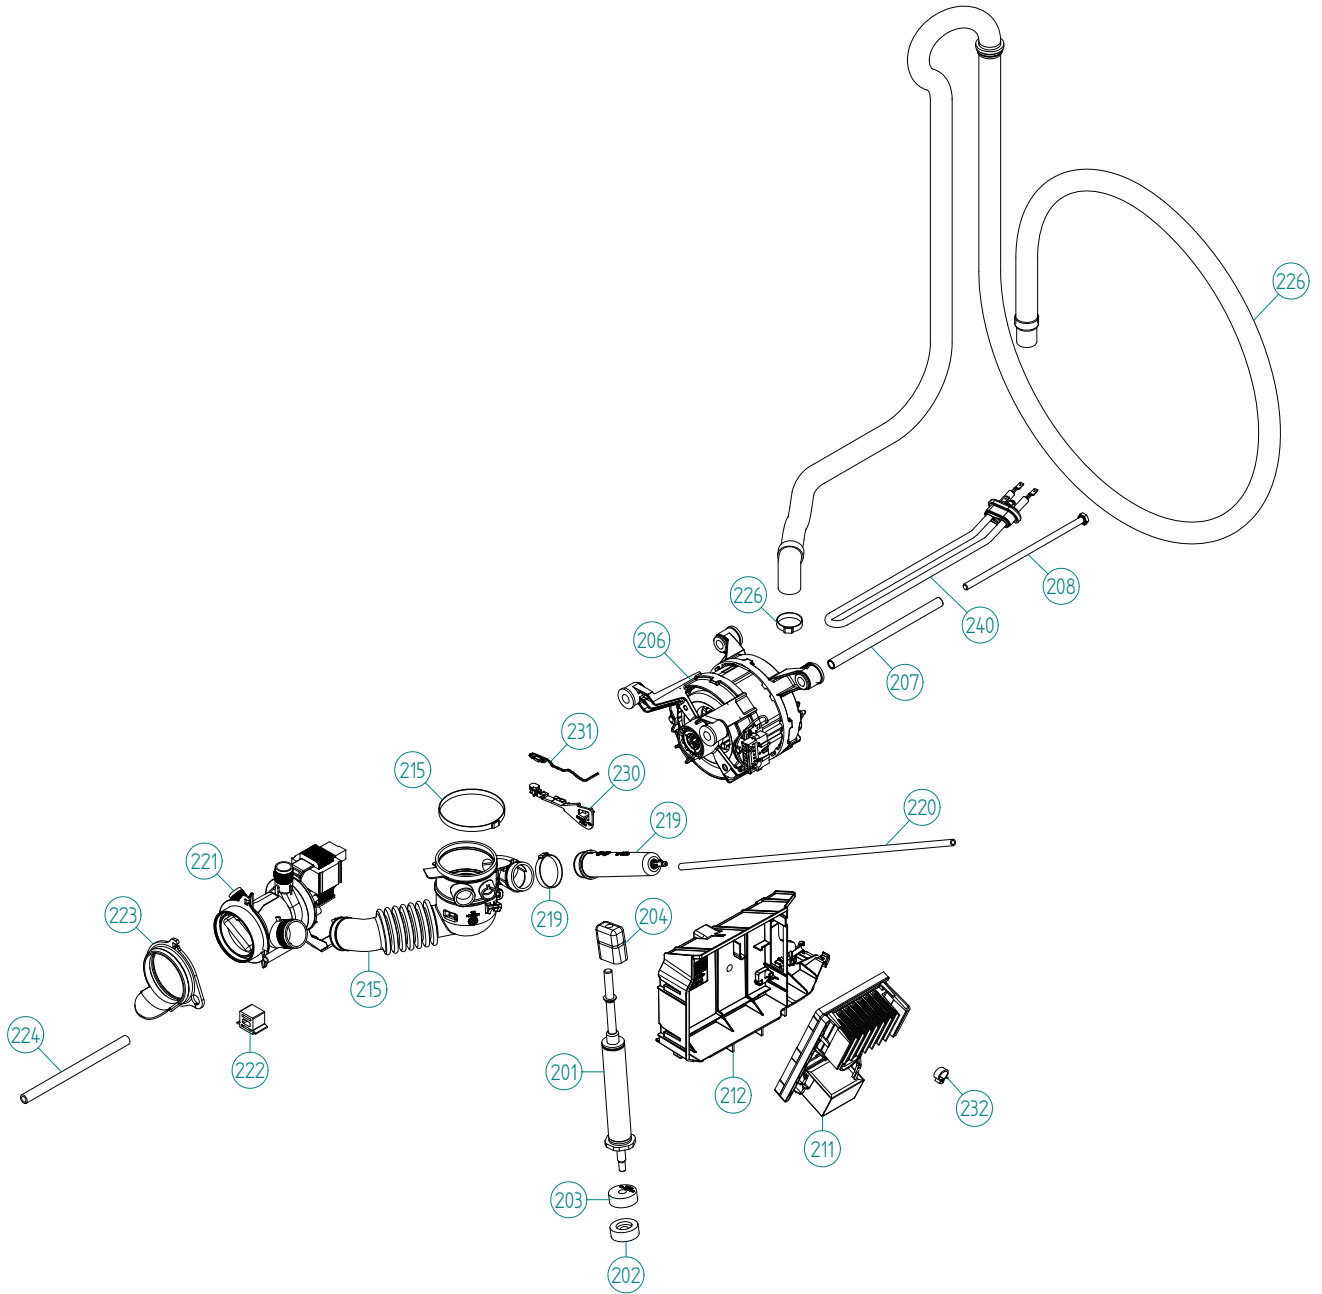

## Outer Casing

### ASKO, W6884 US - white (WM70.2)

Pos	Spare part No.	Description	Qty	Comment
101	8061817-0	Top Cover Wht WMD	1 Pc's	
101-a	8902362	Screw 20 Torx Self Tapping	3 Pc's	
101-b	8901413	Lock Washer laundry tops	2 Pc's	
105	8064198	Support Beam	1 Pc's	
105-a	8064255	Sponge Rubber Strip 2X8 L=272	1 Pc's	
106	8801496-0	KIT SIDE PLATE WASHER WHITE	1 Pc's	
106	8801174-0	Side Panel Washer 600s	2 Pc's	
107	8061763	Clip Front Plate 600700s	2 Pc's	
108	8061916	CABLE HOLDER WMD20	3 Pc's	
111	8061986	Sound Dead Side	2 Pc's	
112	8080385-0	FRONT WITH DOOR COMPL.	1 Pc's	
112-a	8902362	Screw 20 Torx Self Tapping	2 Pc's	
112-b	8900327	Screw 20 Torx Self Tapping	2 Pc's	
113	8080197	PLASTIC BRACKET FRONT PLATE	2 Pc's	
114	8064222	Guide Front Plate	2 Pc's	
114-a	8900327	Screw 20 Torx Self Tapping	2 Pc's	
115	8061741	RUBBER BUFFER FRONT DOOR	2 Pc's	
117	8093526-0	LOCK PUSH/PUSH	1 Pc's	
119	8076080-0	PLINTH	1 Pc's	
122	8061785	PUMP GUARD WM20	1 Pc's	
123	8061657-0	Door Out Pup W600s	1 Pc's	
127	8801466	REAR PANEL WM20/60/70	1 Pc's	
127-b	8902362	Screw 20 Torx Self Tapping	11 Pc's	
129	8061985	Sound Dead Rear Panel Lower	1 Pc's	
130	8061986	Sound Dead Side	1 Pc's	
131	8088291	BEAM TRANSPORT BRACE WM70	1 Pc's	
133	8090105	TRANSPORTATION INSERT	1 Pc's	
134	8088277	SCREW M10X65 TT FZB	1 Pc's	
136	8065773	HOSE FRAME REAR COVER WM	2 Pc's	
137	8056950	Fill Hose Pex WM	2 Pc's	
138	8050805	GOOSE NECK for DRAIN HOSE	1 Pc's	
138-a	8002263	Cable Strip	1 Pc's	
139	8061618	BASE PAN WMD20	1 Pc's	
140	8059334	Leveling Leg Comp WMD 20	4 Pc's	

## Cylinder and related parts

## Outer Door