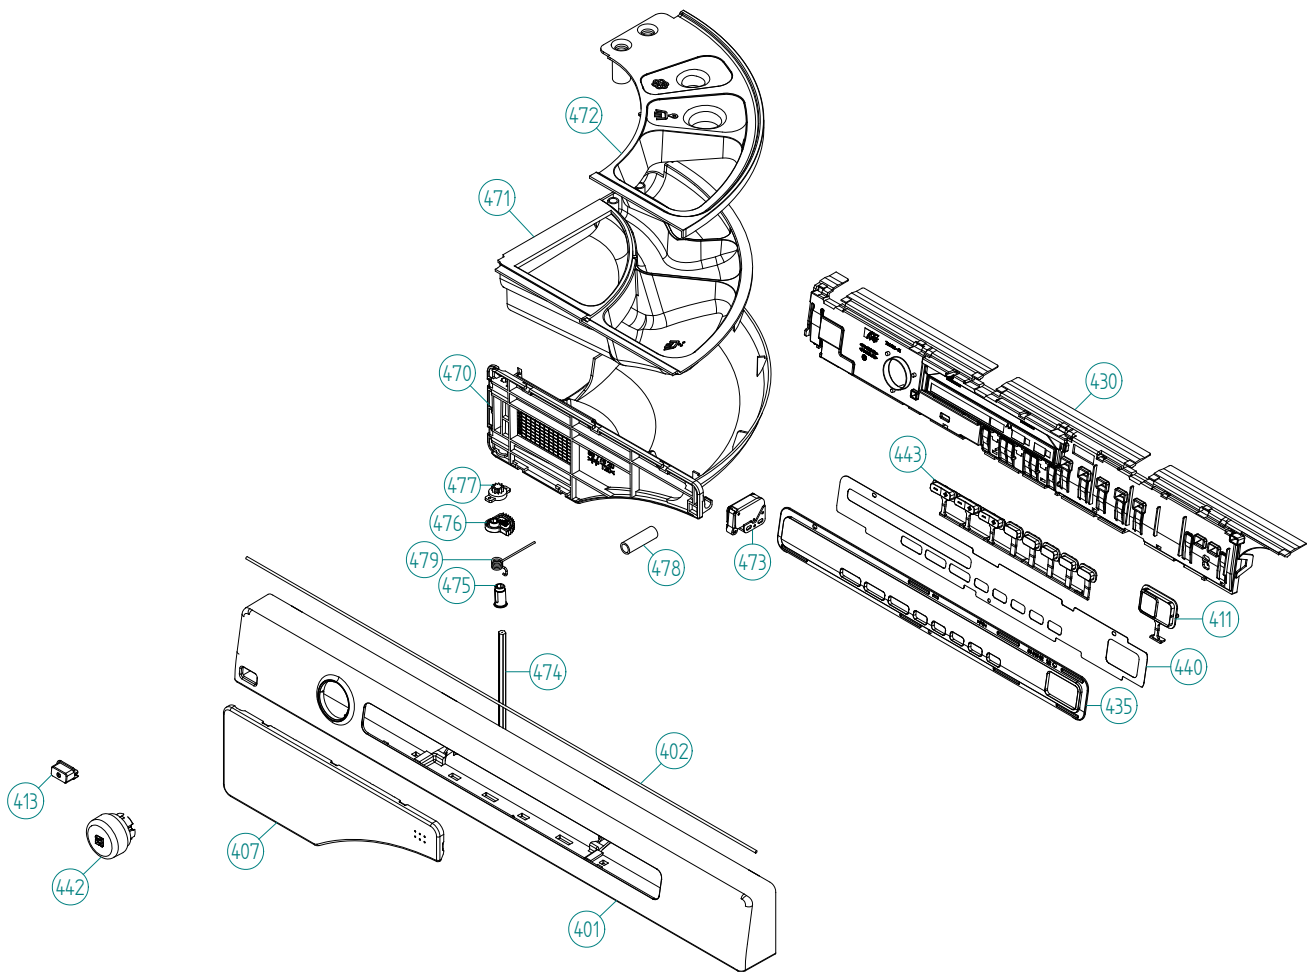

Control Panel

ASKO, W6884 US - white (WM70.2)

Pos	Spare part No.	Description	Qty	Comment
401	8089106-0-UL	PANEL ASKO W6884 ECO	1 Pc's	
402	8079749	Rubber Seal-Cntrl Panel to Brd	1 Pc's	
407	8076072-0	Det Drawer Cover Swing Out	1 Pc's	
411	8081748-0	PUSHBUT. START/STOP PRINTED WM	1 Pc's	
413	8081710-0	PUSHBU. MAINSWITCH WMD60.2 UL4	1 Pc's	
430	8088611	CONTROL UNIT WM70.2 COMPL.	1 Pc's	
435	8081502	LENS 8-OPTIONS WM60.2 UL4	1 Pc's	
440	8082159-85	DECOR PLATE 8-OPTIONS WM60.2	1 Pc's	
442	8082421-0-UL	KNOB ASKO WMD60.2 COMPL. UL4	1 Pc's	
443	8081527-0	KEY SET 8-BUTTONS	1 Pc's	
468	8076209	NLA-GROUND CHAIN WM UL4	1 Pc's	
470	8077620	HOLDER DETERGENT COMPARTMENT	1 Pc's	
471	8077619	Det Disp Tray WM Swing out	1 Pc's	
472	8077142	SIPHON Liq DET Swing Compartment	1 Pc's	
473	8078925	PUSH LOCKING	1 Pc's	
474	8077621	SHAFT DETERGENT COMPARTMENT	1 Pc's	
475	8076159	BUSHING DETERGENT COMPARTMENT	3 Pc's	
476	8076189	GEAR RING DETERGENT CONTAINER	1 Pc's	
477	8078924	DAMPER DETERGENT COMPARTMENT	1 Pc's	
478	8081698	SPACER DETERGENT COMP. 30MM	1 Pc's	
478-a	8901980	SCREW PTK 40X40 WN1452 FZB T20	1 Pc's	Ritning saknas
479	8077622	TORSION SPRING	1 Pc's