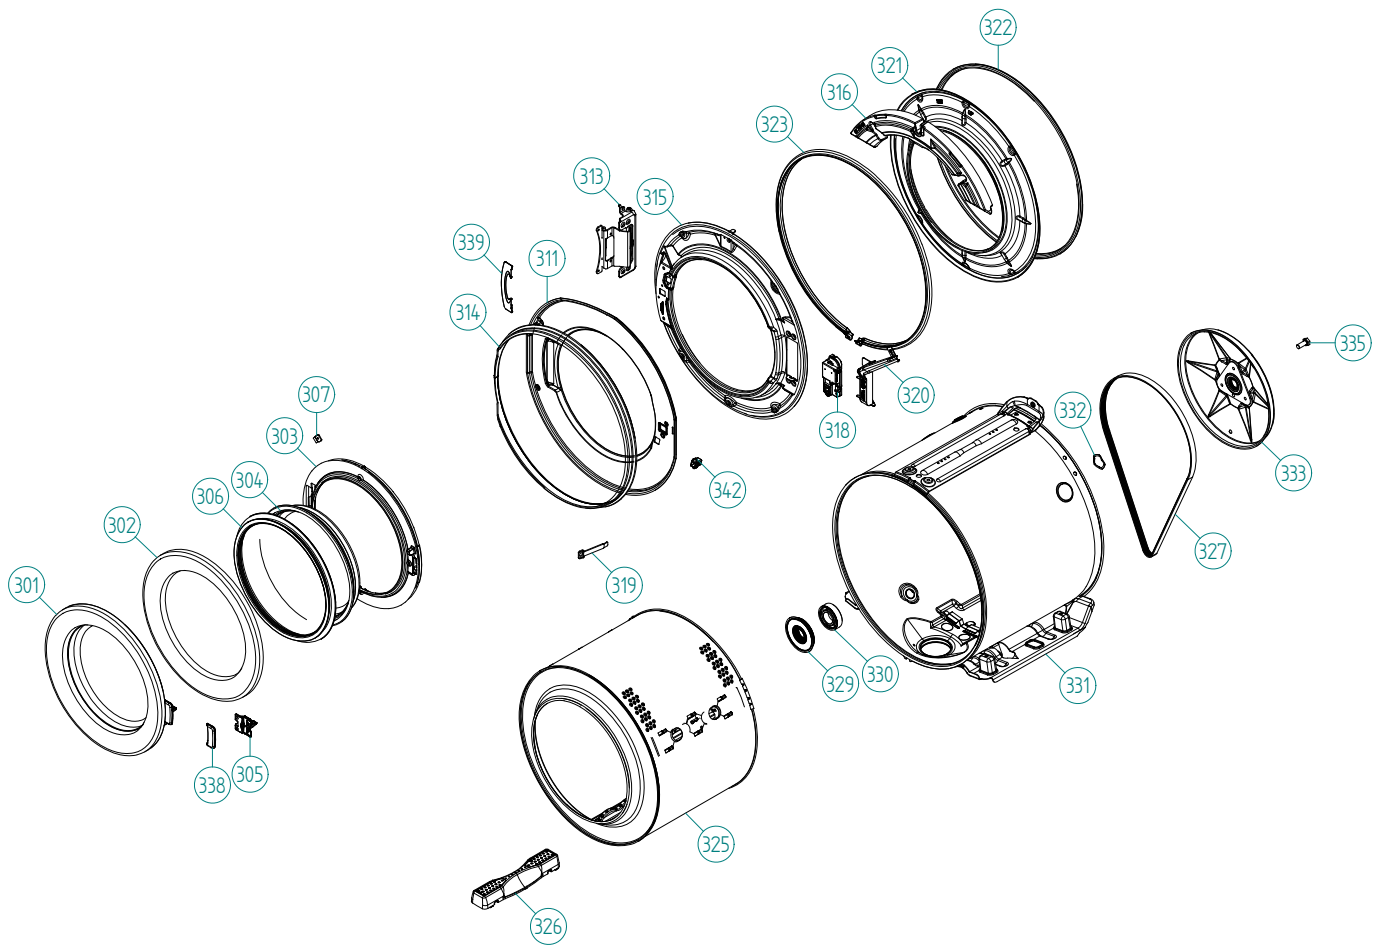

## Outer Casing

### ASKO, W6884 US - white (WM70.2)

Pos	Spare part No.	Description	Qty	Comment
101	8061817-0	Top Cover Wht WMD	1 Pc's	
101-a	8902362	Screw 20 Torx Self Tapping	3 Pc's	
101-b	8901413	Lock Washer laundry tops	2 Pc's	
105	8064198	Support Beam	1 Pc's	
105-a	8064255	Sponge Rubber Strip 2X8 L=272	1 Pc's	
106	8801496-0	KIT SIDE PLATE WASHER WHITE	1 Pc's	
106	8801174-0	Side Panel Washer 600s	2 Pc's	
107	8061763	Clip Front Plate 600700s	2 Pc's	
108	8061916	CABLE HOLDER WMD20	3 Pc's	
111	8061986	Sound Dead Side	2 Pc's	
112	8080385-0	FRONT WITH DOOR COMPL.	1 Pc's	
112-a	8902362	Screw 20 Torx Self Tapping	2 Pc's	
112-b	8900327	Screw 20 Torx Self Tapping	2 Pc's	
113	8080197	PLASTIC BRACKET FRONT PLATE	2 Pc's	
114	8064222	Guide Front Plate	2 Pc's	
114-a	8900327	Screw 20 Torx Self Tapping	2 Pc's	
115	8061741	RUBBER BUFFER FRONT DOOR	2 Pc's	
117	8093526-0	LOCK PUSH/PUSH	1 Pc's	
119	8076080-0	PLINTH	1 Pc's	
122	8061785	PUMP GUARD WM20	1 Pc's	
123	8061657-0	Door Out Pup W600s	1 Pc's	
127	8801466	REAR PANEL WM20/60/70	1 Pc's	
127-b	8902362	Screw 20 Torx Self Tapping	11 Pc's	
129	8061985	Sound Dead Rear Panel Lower	1 Pc's	
130	8061986	Sound Dead Side	1 Pc's	
131	8088291	BEAM TRANSPORT BRACE WM70	1 Pc's	
133	8090105	TRANSPORTATION INSERT	1 Pc's	
134	8088277	SCREW M10X65 TT FZB	1 Pc's	
136	8065773	HOSE FRAME REAR COVER WM	2 Pc's	
137	8056950	Fill Hose Pex WM	2 Pc's	
138	8050805	GOOSE NECK for DRAIN HOSE	1 Pc's	
138-a	8002263	Cable Strip	1 Pc's	
139	8061618	BASE PAN WMD20	1 Pc's	
140	8059334	Leveling Leg Comp WMD 20	4 Pc's	

## Cylinder and related parts